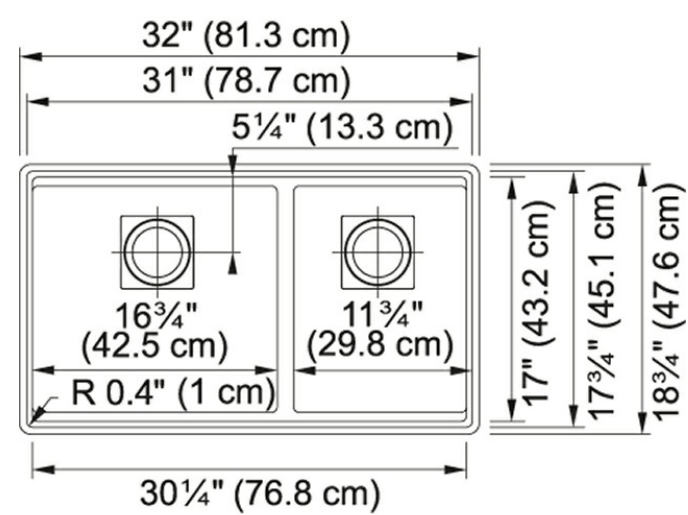

Peak - Granite PKG160MOC Granite Mocha

Extreme durability meets style and function in the Peak Granite series.

Product Picture

Technical Drawing

Product Dimensions

Length overall	32"
Width overall	18 3/4"
Length of large bowl	17 7/16"
Width of large bowl	17 3/4"
Depth of large bowl	9 1/2"
Length of small bowl	12 7/16"
Width of small bowl	17 3/4"
Depth of small bowl	9 1/2"
Minimum Cabinet Size	36"